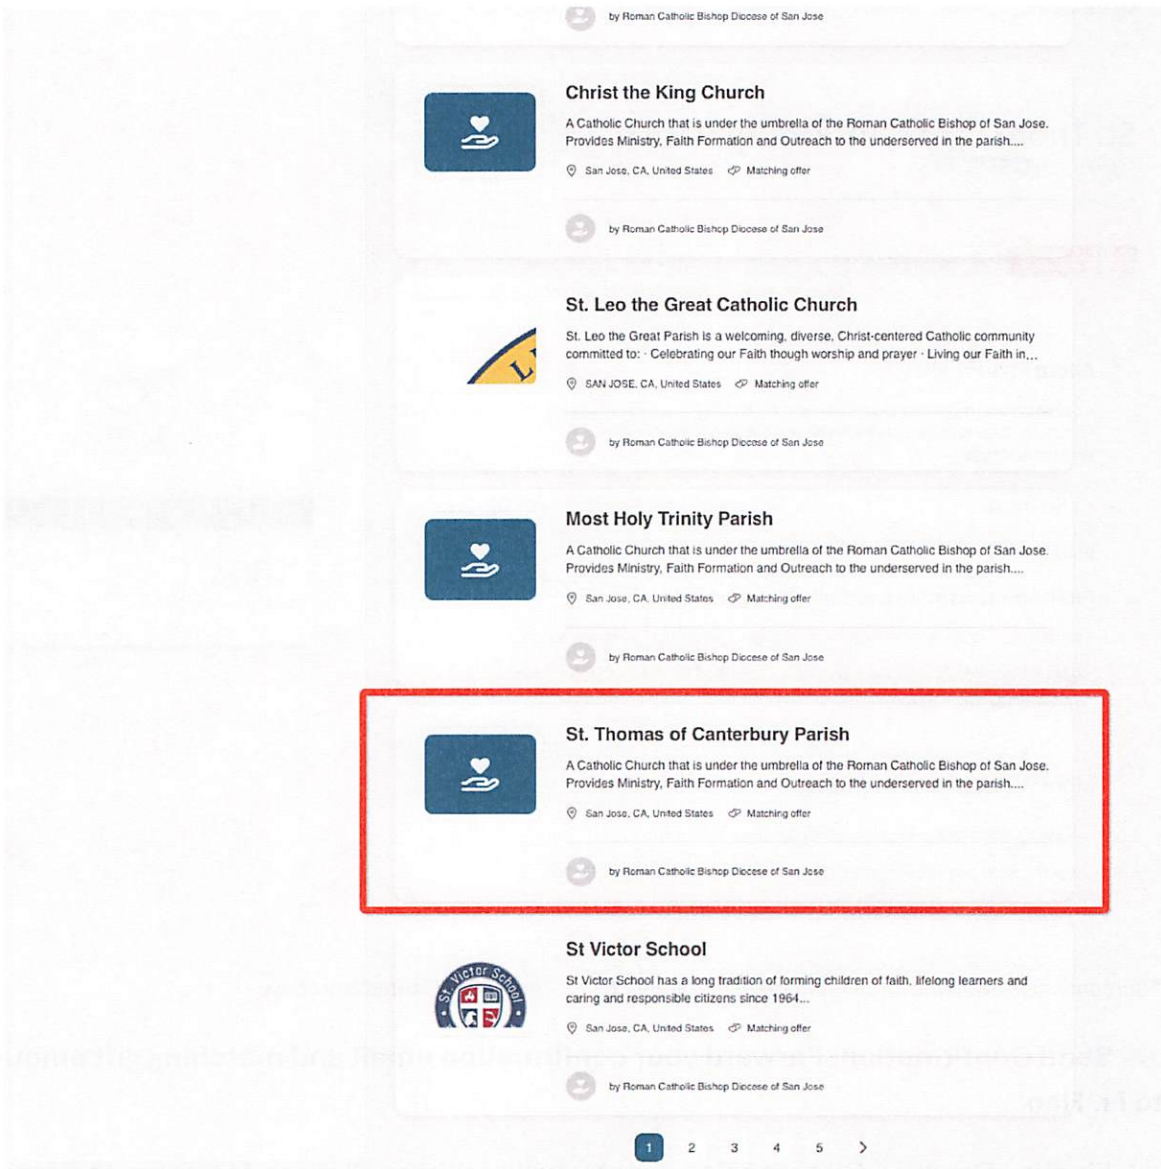

 Santa Clara, CA, United States  Matching offer

 by Roman Catholic Bishop Diocese of San Jose

4.  **Find Your Parish:** On the next page, scroll and select **Church of the Ascension**

\*Screenshot is available for reference—see example for St. Thomas of Canterbury above